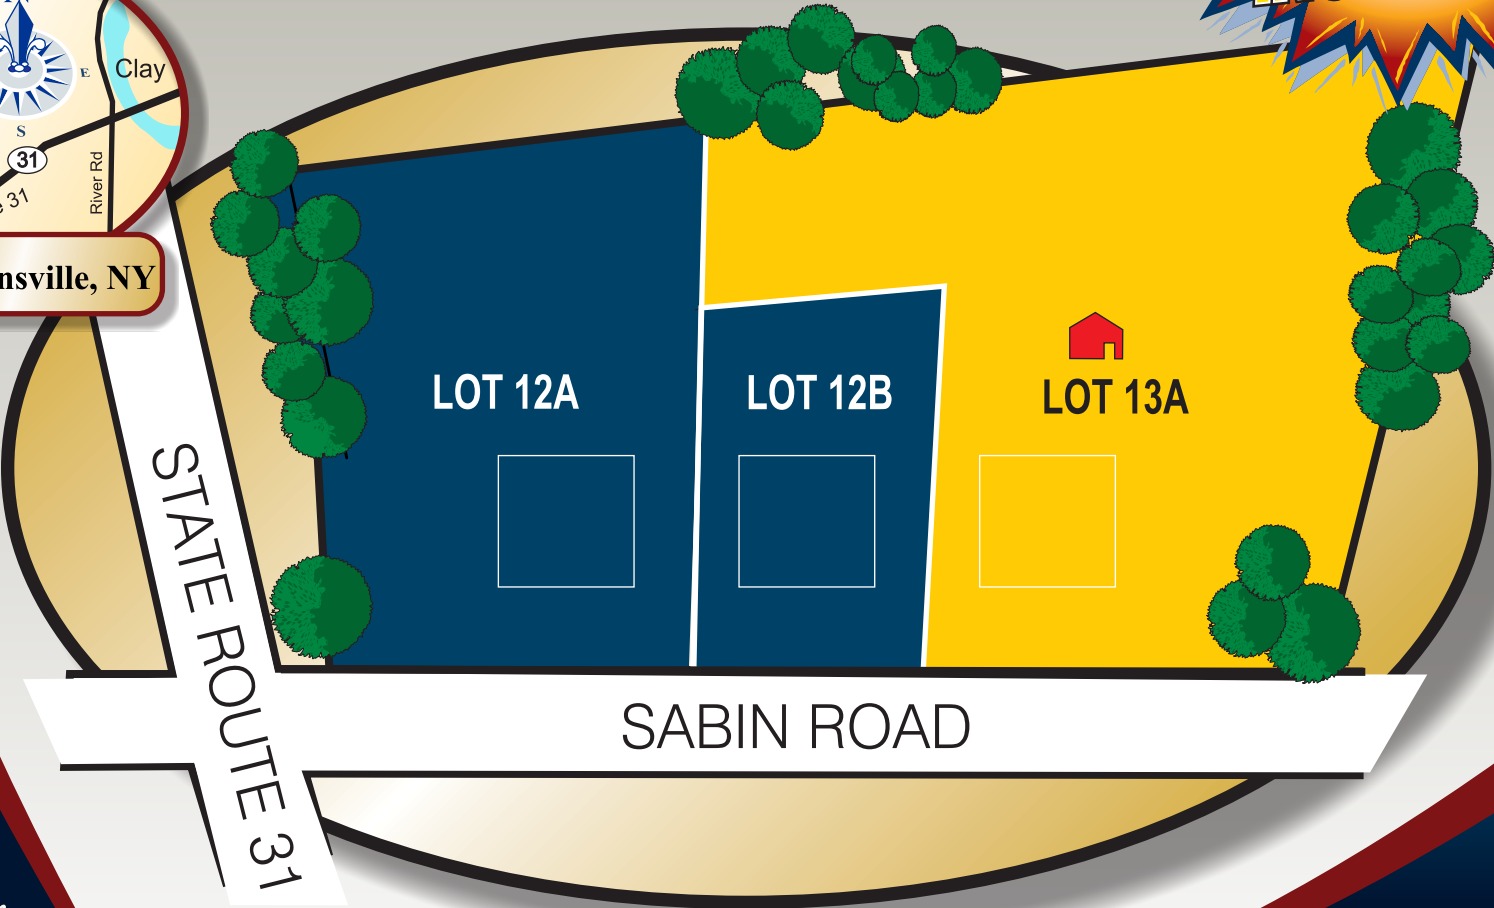

# Sabin Woods

at Radisson

From the \$350's  
Homes Starting at 1400 sf.  
● Baldwinsville Schools

- Sold Homes
- Available Homes
- Home Sites Available

[EldanHomes.com](http://EldanHomes.com)

Check us out on Facebook too

The illustrations are for marketing purposes. The lot size, landscaping and roadways are approximate, they may not be exact to scale.

For more information,  
contact the builder:

**315.491.4587**